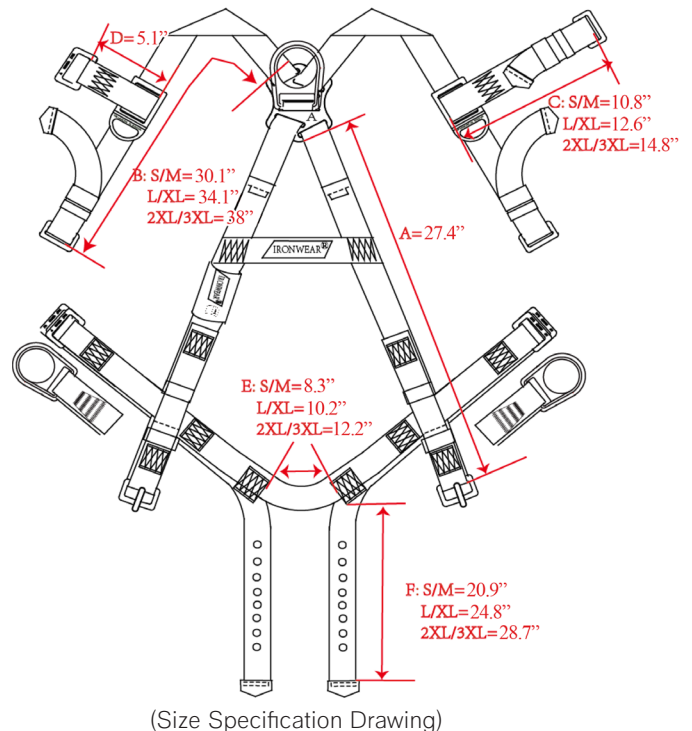

Style #2125

- > Full Body Harness
- > 310lb capacity
- > ANSI Z359.11
- > 3 D-Rings
- > Five adjustments on chest, shoulders, and leg straps
- > Grommet adjustments on leg straps
- > Sizes:
 - SM-MD
 - LG-XL
 - 2XL-3XL

Packaging

- > **Color:** Blue / black
- > **Unit:** Each
- > **Case Pack:** 12
- > **Case Weight (lb/kg):** 53 / 24.04
- > **Case Dimensions (in):** 23.6 x 15.75 x 13
- > **Case Dimensions (cm):** 60 x 40 x 33